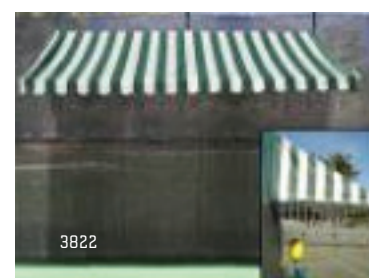

Cabanas and Benches

3822

3330 / SunTrends 10'x6' Cabana Bench
Great for tennis courts, pool areas, golf tees or parks.

- + 10'L x 6'W x 8'-10" H. 475 lbs.
- + 10'L gable canopy with bench
- + Heavy gauge steel frame with Black powder coated finish
- + Plastic Durawood bench, Cedar color
- + Canvas canopy comes in five standard colors* (solid with White border or White/colored stripes)
- + Specify direct burial or surface mount installation, and type of bench (8'L x 19"x19" backrest bench or 8'L x 3'W flatbench)
- + Optional Lightpole Knockout (#3821)

3331 / SunTrends 8'x6' Cabana Bench
Same as 3330 but 8'L x 6'W x 8'-10" H. 425 lbs. (not shown)

- + 8'L gable canopy with bench
- + Specify direct burial or surface mount installation, and type of bench (6'L x 19"x19" backrest bench or 6'L x 3'W flatbench)
- + Optional Lightpole Knockout (#3821)

3332 / SunTrends 6'x6' Cabana Bench
Terrific for residential courts or pool areas; a shelter to fit your space.

- + 6'L x 6'W x 8'H. 200 lbs.
- + 6'L gable canopy with bench
- + Heavy gauge steel frame with Black powder coated finish
- + Plastic Durawood bench, Cedar color
- + Canvas canopy comes in five standard colors* (solid with White border or White/colored stripes)
- + Specify direct burial or surface mount installation, and type of bench (4'L x 19"x19" backrest bench or 4'L x 16"W flatbench)

3333 / SunTrends 12'x8' Cabana Canopy, No Bench

Versatile enough to use poolside or in parks, for spectator areas, registration or judges tables.

- + 12'L x 8'W x 9'H. 375 lbs.
- + 12'L gable canopy, no bench
- + Heavy gauge steel frame with Black powder coated finish
- + Canvas canopy comes in five standard colors* (solid with White border or White/colored stripes)
- + Specify direct burial or base plate (12"x12") mount installation
- + Optional Lightpole Knockout (#3821)