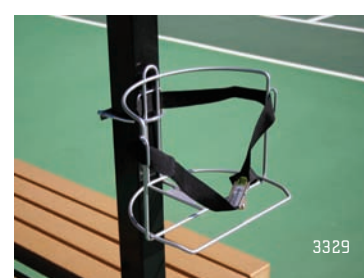

3329

3330 / SunTrends 10'x6' Cabana Bench
Great for tennis courts, pool areas, golf tees or parks.

- + 10'L x 6'W x 8'-10" H. 475 lbs.
- + 10'L gable canopy with bench
- + Heavy gauge steel frame with Black powder coated finish
- + Plastic Durawood bench, Cedar color
- + Canvas canopy comes in five standard colors* (solid with White border or White/colored stripes)
- + Specify direct burial or surface mount installation, and type of bench (8'L x 19"x19" backrest bench or 8'L x 3'W flatbench)
- + Optional Lightpole Knockout (#3821)

3331 / SunTrends 8'x6' Cabana Bench
Same as 3330 but 8'L x 6'W x 8'-10" H. 425 lbs. (not shown)

- + 8'L gable canopy with bench
- + Specify direct burial or surface mount installation, and type of bench (6'L x 19"x19" backrest bench or 6'L x 3'W flatbench)
- + Optional Lightpole Knockout (#3821)

3332 / SunTrends 6'x6' Cabana Bench
Terrific for residential courts or pool areas; a shelter to fit your space.

- + 6'L x 6'W x 8'H. 200 lbs.
- + 6'L gable canopy with bench
- + Heavy gauge steel frame with Black powder coated finish
- + Plastic Durawood bench, Cedar color
- + Canvas canopy comes in five standard colors* (solid with White border or White/colored stripes)
- + Specify direct burial or surface mount installation, and type of bench (4'L x 19"x19" backrest bench or 4'L x 16"W flatbench)

3334

3333 / SunTrends 12'x8' Cabana Canopy, No Bench

Versatile enough to use poolside or in parks, for spectator areas, registration or judges tables.

- + 12'L x 8'W x 9'H. 375 lbs.
- + 12'L gable canopy, no bench
- + Heavy gauge steel frame with Black powder coated finish
- + Canvas canopy comes in five standard colors* (solid with White border or White/colored stripes)
- + Specify direct burial or base plate (12"x12") mount installation
- + Optional Lightpole Knockout (#3821)