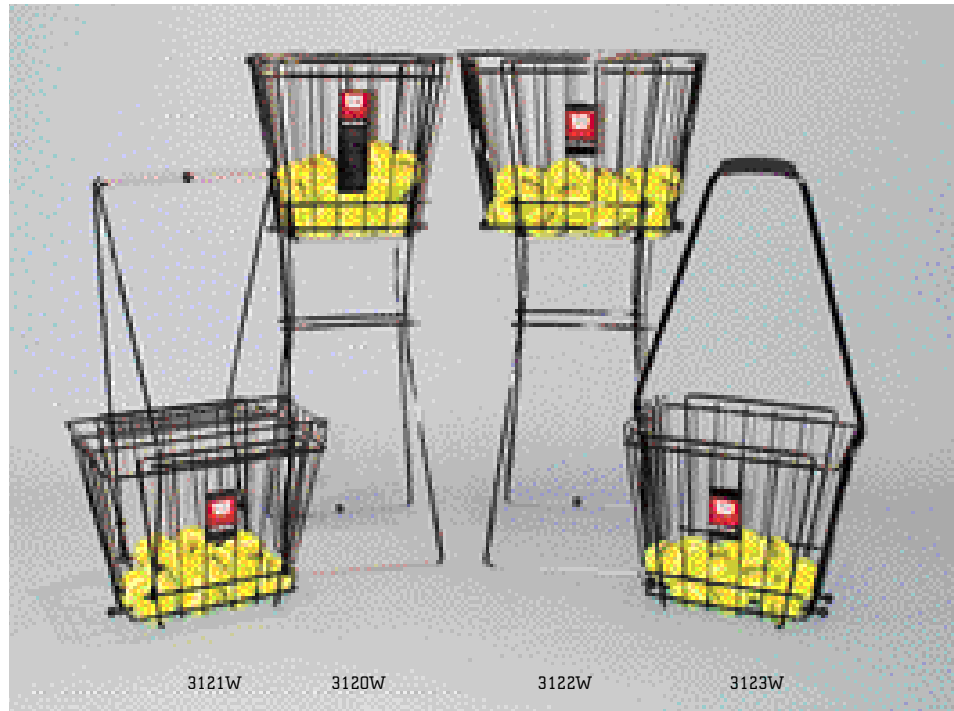

Wilson Ball Retrievers, Mower and Teaching Carts

Wilson Ball Caddy Line

Features

Wilson Ball Caddies feature a rod made of a pliant material (Patent #6,945,578 B2) that flexes slightly as you pick up balls, eliminating bent wires and broken welds. All of our Ball Caddies, except the Pro model, include a stand option that allows you to swing the handles down, raising the basket to waist level for ball access, and swing the handles up, lowering the basket for ball pick up. Lid included.

Durability

We recently redesigned all of our ball caddies, raising the height of the end "V" wires—which hold our flexible center rods—to stop premature wear at this critical point. We also tried and squared all basket components. Our unbreakable basket bottom is constructed without welds, and bottom wires have plastic wear feet—assembled at the factory prior to shipment—for added protection along entire contact points.

See Page 46 for other Ball Retrievers and Mowers

3120W / Wilson Ball Caddy II

Popular Pro Shop item.
+ Capacity: 50 balls. Black. 9 lbs.

3121W / Wilson Ball Caddy II

Workhorse of the industry, perfect for the Club Pro.
+ Capacity: 75 balls. Black. 9 lbs.

209W / Wilson Ball Pick-Up

Light weight and easy to carry; great size for tossing in your car and taking to the Club.
+ Made of PVC-coated wire with cushioned handles that fold up and flip down.
+ Attached lid prevents ball from spilling. Non-mar bottom.
+ Capacity: 45 balls. Black. 4 lbs.