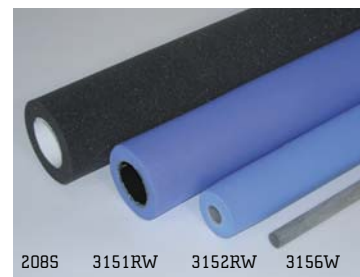

2085 3151RW 3152RW 3156W

See Page 38 for other Court Dryers